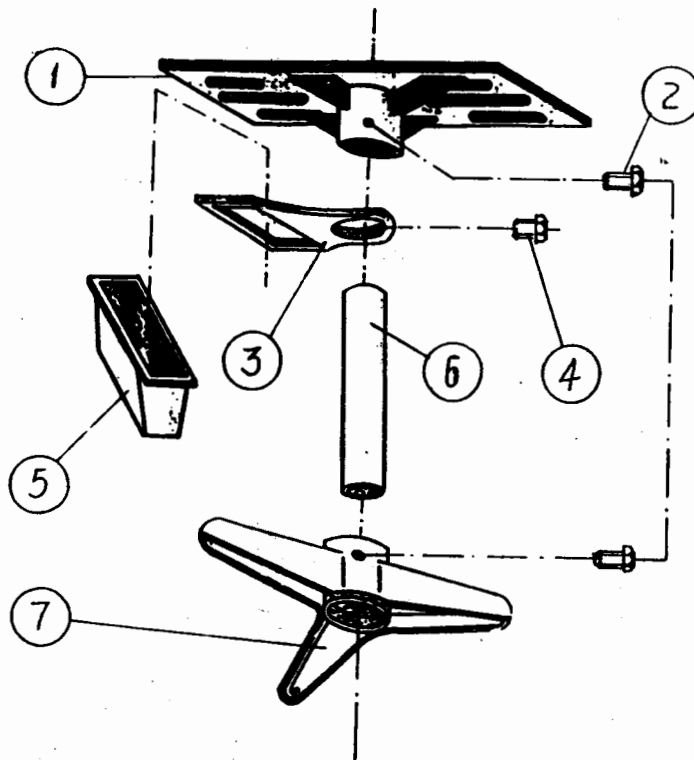

SKU#S5799 BENCH GRINDER PEDESTAL

PARTS LIST FOR SKU#S5799:

- |                     |                  |
|---------------------|------------------|
| 1. TABLE            | 5. WATER CUP     |
| 2. BOLT (M10X40)    | 6. COLUMN        |
| 3. WATER CUP HOLDER | 7. PEDESTAL FOOT |
| 4. BOLT             |                  |